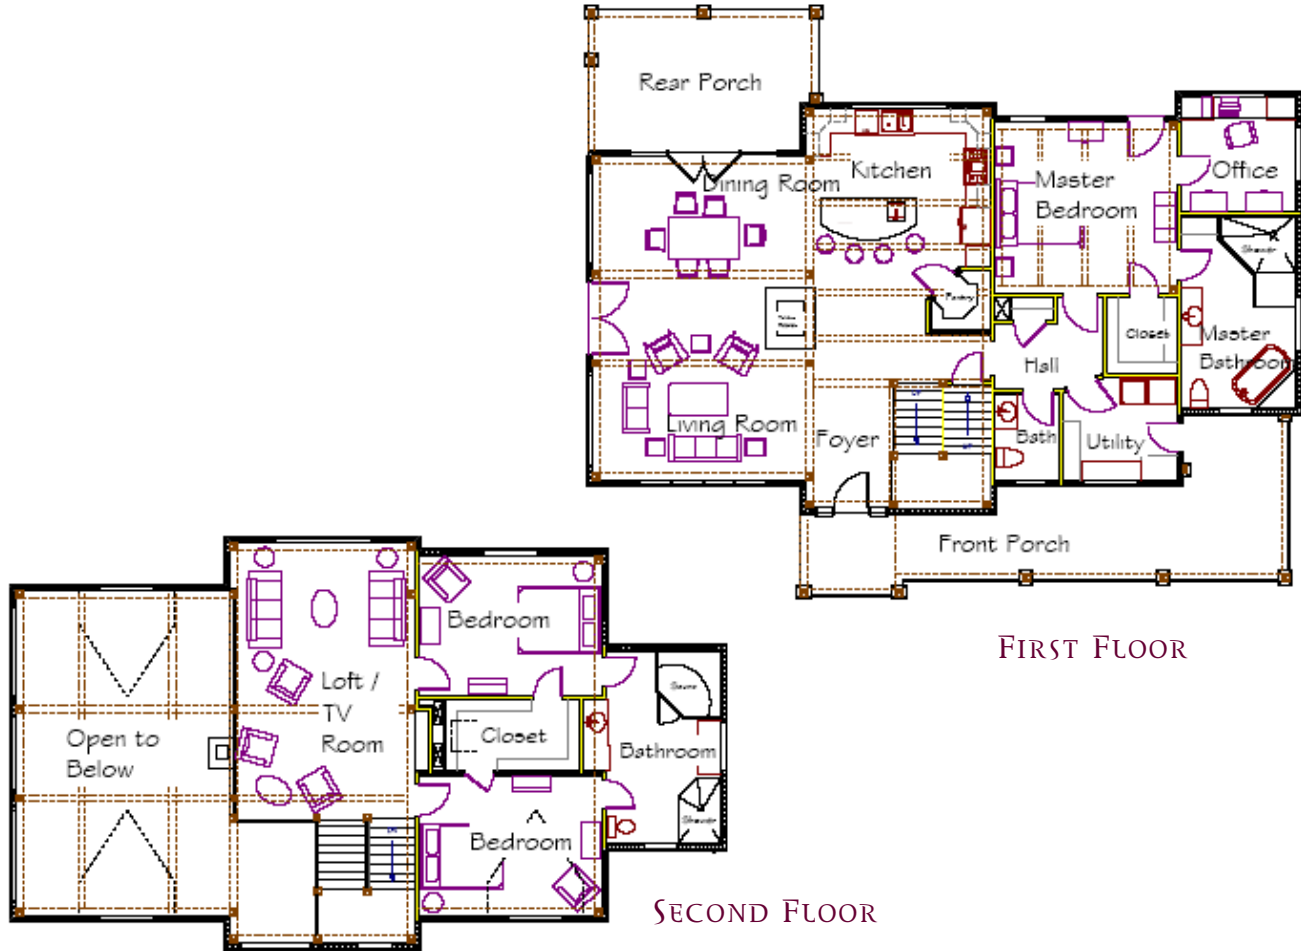

VIRGINIA TIMBER FRAME DESIGNS, LLC CONCEPT DESIGNS

THE LAKE LURE

Incorporating the timeless strength & beauty of timber framing into today's modern homes...

FRONT ELEVATION

© 2007; VIRGINIA TIMBER FRAME DESIGNS, LLC; ALL RIGHTS RESERVED