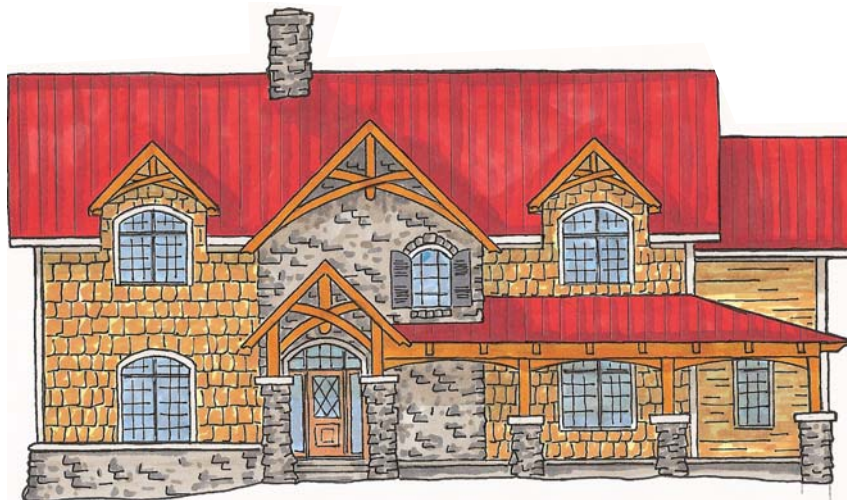

VIRGINIA TIMBER FRAME DESIGNS, LLC CONCEPT DESIGNS

THE LAKE LURE

Incorporating the timeless strength & beauty of timber framing into today's modern homes...

FRONT ELEVATION

© 2007; VIRGINIA TIMBER FRAME DESIGNS, LLC; ALL RIGHTS RESERVED